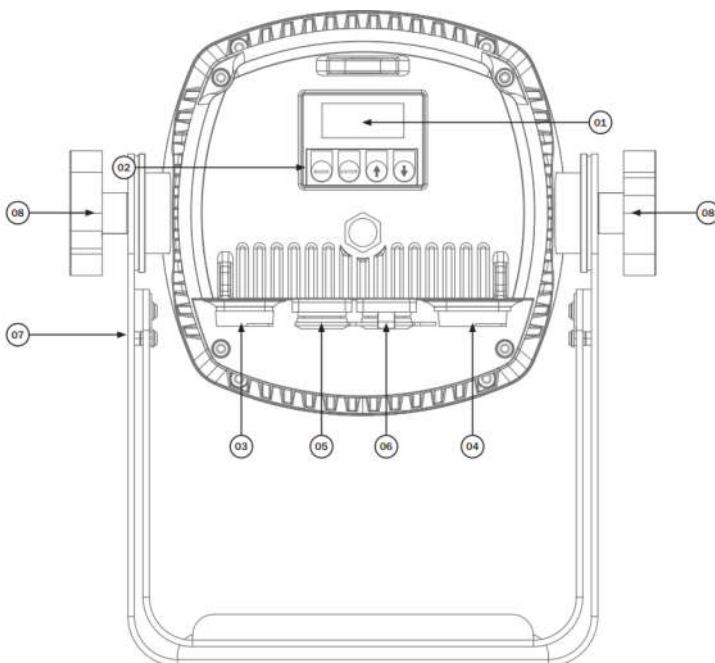

■ Features ■

- 1 x 120W quad-colour COB LED (RGBW)
- Adjustable beam angle: 13-38°
- 13° 7,731 Lux @ 2m (full on)
- 38° 5,739 Lux @ 2m (full on)
- 3.6kHz refresh rate
- DMX channels: 2/5/9 or 10 selectable
- Static colour, colour change, colour fade and master/slave modes
- 0 - 100% 8 or 16 bit dimming and variable strobe
- Bracket allows for multiple rigging or floor standing applications
- Quick release omega clamp included
- 4 button backlit menu with LCD display
- PowerCON TRUE1 input/output
- IP rated 5-Pin XLR input/output
- Temperature controlled fan cooled for whisper quiet operation
- 50mm snoot included

■ Specifications ■

Endura 1Q120 RGBW COB Zoom	
Net Dimensions (WxHxD)	310mm x 280mm x 245mm excluding 50mm snoot
Net Weight	5.7kg
Power Supply	100-240V AC 50-60Hz 400VA
Fuse Rating	T2A 250v
Power Consumption	130W
Power Connectors In/Out	PowerCON TRUE1
Data Connector In/Out	XLR 5-pin
Operating Temperature	0°C to 40°C
Control Protocol	USITT DMX 512
Cooling System	Temperature controlled fan cooled
Construction	Powder Coated Aluminium
Colour	Black
Built-In Hardware	Suspension Hanger Brackets
IP Rating	Ip65

13° - Lux

FULL ON	30900	7731	3440	1930	1240
R	5880	1471	653	368	235
G	10600	2658	1180	665	426
B	2400	599	266	150	95.8
W	15300	3818	1700	955	611

38° - Lux

FULL ON	23000	5739	2550	1440	918
R	4400	1100	489	275	176
G	7320	1834	813	458	293
B	1650	412	183	103	65.9
W	10800	2711	1200	678	434

■ Dimensions ■

01 - LCD display

02 - Function buttons

03 - PowerCON TRUE1 input

04 - PowerCON TRUE1 output

05 - IP rated 5-Pin DMX input

06 - IP rated 5-Pin DMX output

07 - Hanging bracket