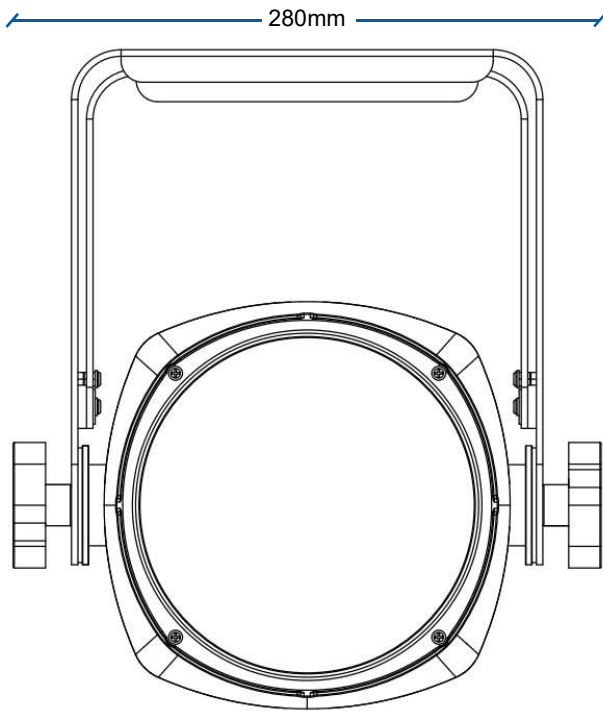

■ Features ■

- 1 x 120W quad-colour COB LED (RGBW)
- Adjustable beam angle: 13-38°
- 13° 7,731 Lux @ 2m (full on)
- 38° 5,739 Lux @ 2m (full on)
- 3.6kHz refresh rate
- DMX channels: 2/5/9 or 10 selectable
- Static colour, colour change, colour fade and master/slave modes
- 0 - 100% 8 or 16 bit dimming and variable strobe
- Bracket allows for multiple rigging or floor standing applications
- Quick release omega clamp included
- 4 button backlit menu with LCD display
- PowerCON TRUE1 input/output
- IP rated 5-Pin XLR input/output
- Temperature controlled fan cooled for whisper quiet operation
- 50mm snoot included

■ Specifications ■

Endura 1Q120 RGBW COB Zoom	
Net Dimensions (WxHxD)	310mm x 280mm x 245mm excluding 50mm snoot
Net Weight	5.7kg
Power Supply	100-240V AC 50-60Hz 400VA
Fuse Rating	T2A 250v
Power Consumption	130W
Power Connectors In/Out	PowerCON TRUE1
Data Connector In/Out	XLR 5-pin
Operating Temperature	0°C to 40°C
Control Protocol	USITT DMX 512
Cooling System	Temperature controlled fan cooled
Construction	Powder Coated Aluminium
Colour	Black
Built-In Hardware	Suspension Hanger Brackets
IP Rating	Ip65

13° - Lux

FULL ON	30900	7731	3440	1930	1240
R	5880	1471	653	368	235
G	10600	2658	1180	665	426
B	2400	599	266	150	95.8
W	15300	3818	1700	955	611

38° - Lux

FULL ON	23000	5739	2550	1440	918
R	4400	1100	489	275	176
G	7320	1834	813	458	293
B	1650	412	183	103	65.9
W	10800	2711	1200	678	434

■ Dimensions ■

01 - LCD display

02 - Function buttons

03 - PowerCON TRUE1 input

04 - PowerCON TRUE1 output

05 - IP rated 5-Pin DMX input

06 - IP rated 5-Pin DMX output

07 - Hanging bracket