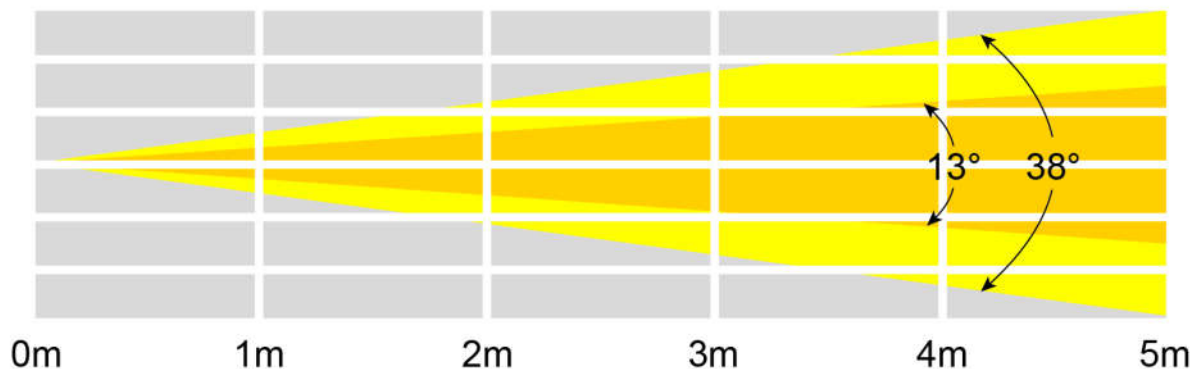

■ Features ■

- 1 x 120W quad-colour COB LED (RGBW)
- Adjustable beam angle: 13-38°
- 13° 7,731 Lux @ 2m (full on)
- 38° 5,739 Lux @ 2m (full on)
- 3.6kHz refresh rate
- DMX channels: 2/5/9 or 10 selectable
- Static colour, colour change, colour fade and master/slave modes
- 0 - 100% 8 or 16 bit dimming and variable strobe
- Bracket allows for multiple rigging or floor standing applications
- Quick release omega clamp included
- 4 button backlit menu with LCD display
- PowerCON TRUE1 input/output
- IP rated 5-Pin XLR input/output
- Temperature controlled fan cooled for whisper quiet operation
- 50mm snoot included

■ Specifications ■

Endura 1Q120 RGBW COB Zoom	
Net Dimensions (WxHxD)	310mm x 280mm x 245mm excluding 50mm snoot
Net Weight	5.7kg
Power Supply	100-240V AC 50-60Hz 400VA
Fuse Rating	T2A 250v
Power Consumption	130W
Power Connectors In/Out	PowerCON TRUE1
Data Connector In/Out	XLR 5-pin
Operating Temperature	0°C to 40°C
Control Protocol	USITT DMX 512
Cooling System	Temperature controlled fan cooled
Construction	Powder Coated Aluminium
Colour	Black
Built-In Hardware	Suspension Hanger Brackets
IP Rating	Ip65

13° - Lux

FULL ON	30900	7731	3440	1930	1240
R	5880	1471	653	368	235
G	10600	2658	1180	665	426
B	2400	599	266	150	95.8
W	15300	3818	1700	955	611

38° - Lux

FULL ON	23000	5739	2550	1440	918
R	4400	1100	489	275	176
G	7320	1834	813	458	293
B	1650	412	183	103	65.9
W	10800	2711	1200	678	434