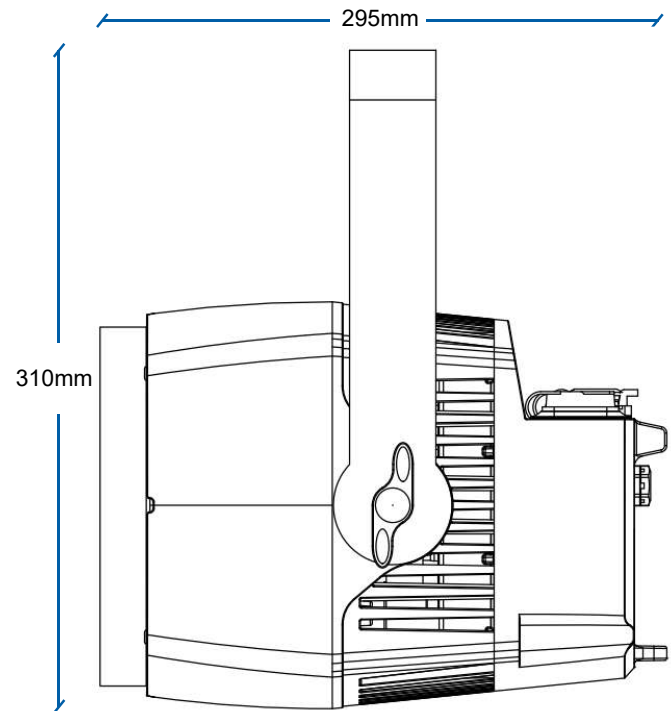

■ Features ■

- 1 x 120W quad-colour COB LED (RGBW)
- Adjustable beam angle: 13-38°
- 13° 7,731 Lux @ 2m (full on)
- 38° 5,739 Lux @ 2m (full on)
- 3.6kHz refresh rate
- DMX channels: 2/5/9 or 10 selectable
- Static colour, colour change, colour fade and master/slave modes
- 0 - 100% 8 or 16 bit dimming and variable strobe
- Bracket allows for multiple rigging or floor standing applications
- Quick release omega clamp included
- 4 button backlit menu with LCD display
- PowerCON TRUE1 input/output
- IP rated 5-Pin XLR input/output
- Temperature controlled fan cooled for whisper quiet operation
- 50mm snoot included

■ Specifications ■

Endura 1Q120 RGBW COB Zoom	
Net Dimensions (WxHxD)	310mm x 280mm x 245mm excluding 50mm snoot
Net Weight	5.7kg
Power Supply	100-240V AC 50-60Hz 400VA
Fuse Rating	T2A 250v
Power Consumption	130W
Power Connectors In/Out	PowerCON TRUE1
Data Connector In/Out	XLR 5-pin
Operating Temperature	0°C to 40°C
Control Protocol	USITT DMX 512
Cooling System	Temperature controlled fan cooled
Construction	Powder Coated Aluminium
Colour	Black
Built-In Hardware	Suspension Hanger Brackets
IP Rating	Ip65

13° - Lux

FULL ON	30900	7731	3440	1930	1240
R	5880	1471	653	368	235
G	10600	2658	1180	665	426
B	2400	599	266	150	95.8
W	15300	3818	1700	955	611

38° - Lux

FULL ON	23000	5739	2550	1440	918
R	4400	1100	489	275	176
G	7320	1834	813	458	293
B	1650	412	183	103	65.9
W	10800	2711	1200	678	434

■ Dimensions ■

01 - LCD display

02 - Function buttons

03 - PowerCON TRUE1 input

04 - PowerCON TRUE1 output

05 - IP rated 5-Pin DMX input

06 - IP rated 5-Pin DMX output

07 - Hanging bracket